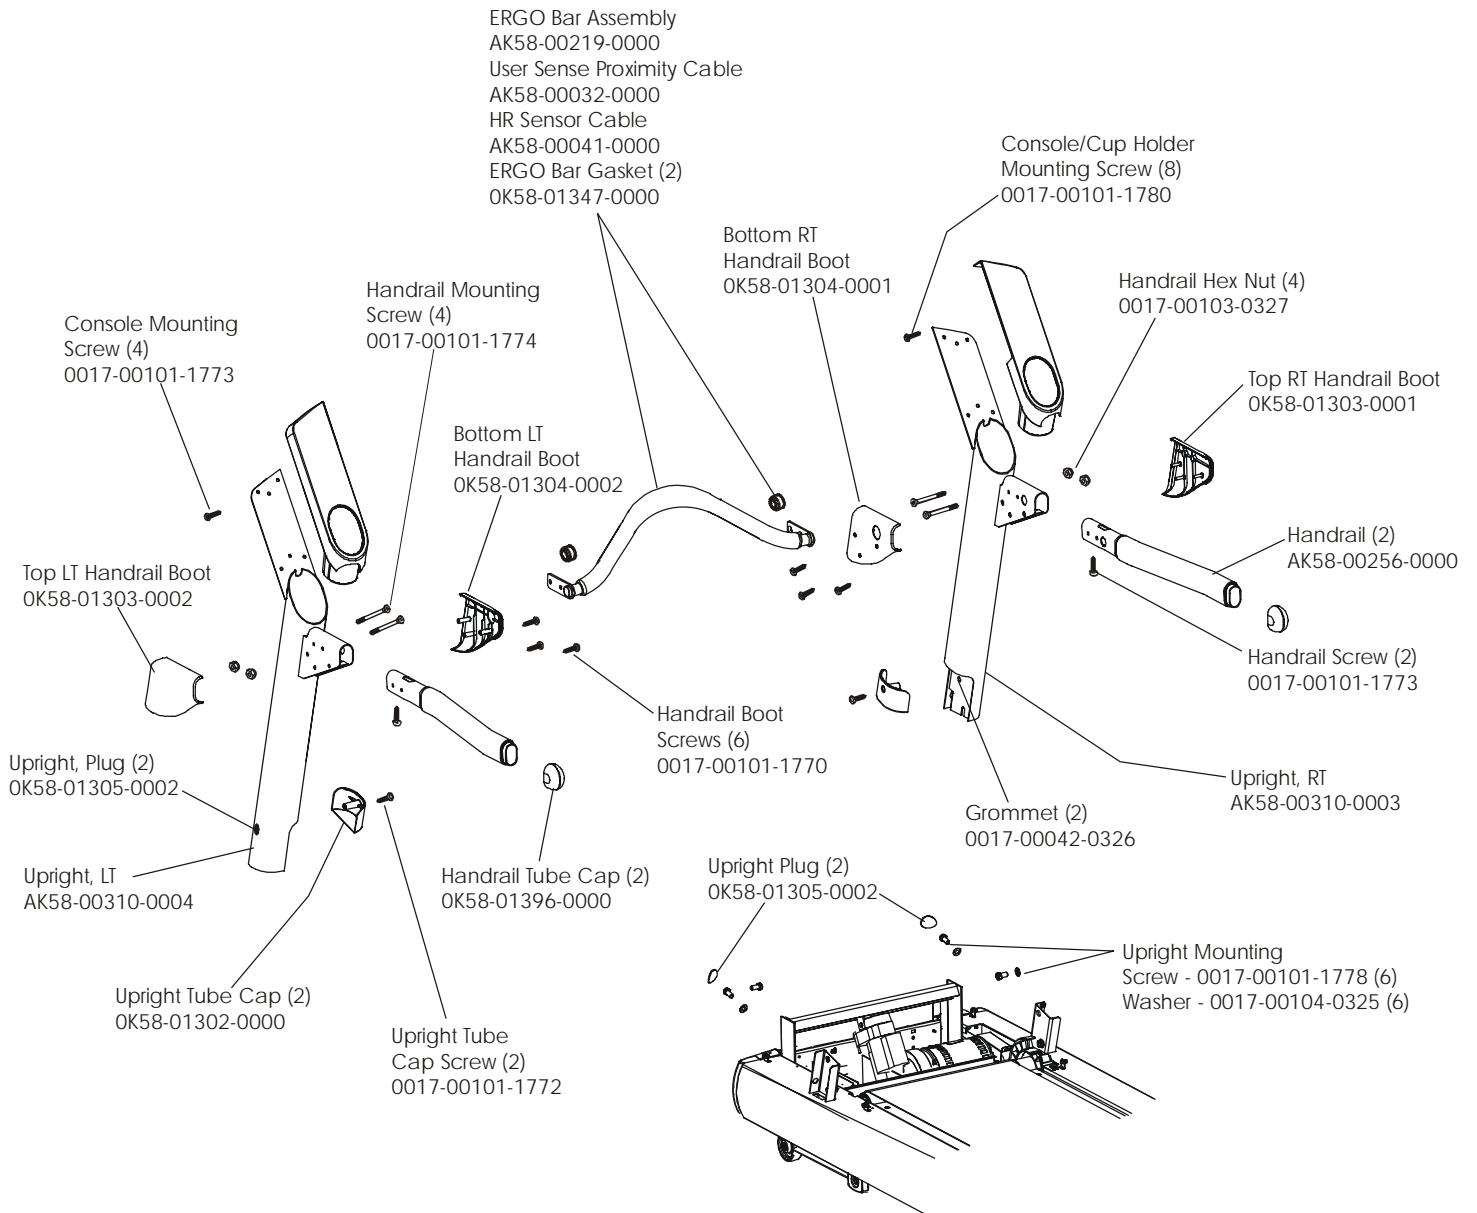

ARCTIC SILVER 97Ti

97T-0XXX-03

Uprights, Handrails and Ergo Bar

S/N ATV100000 and UP